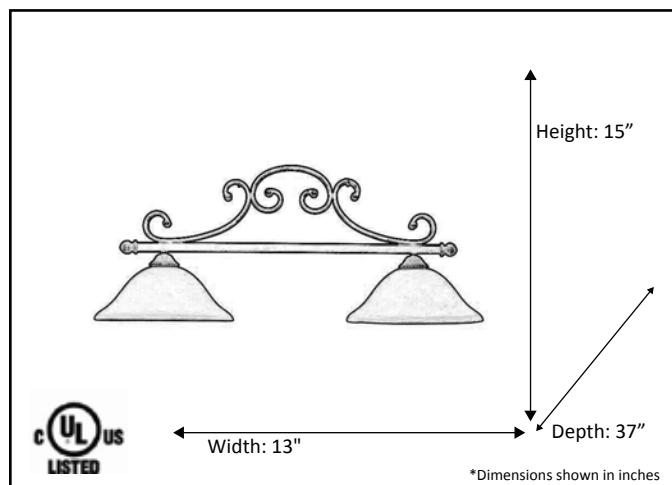

*Lamps not included