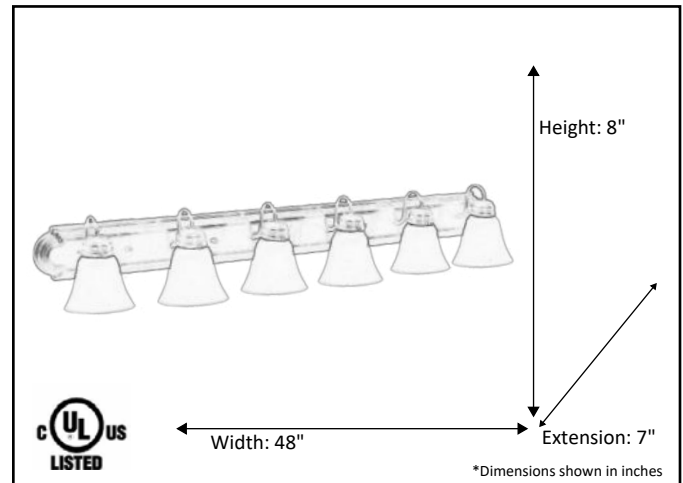

*Lamps not included