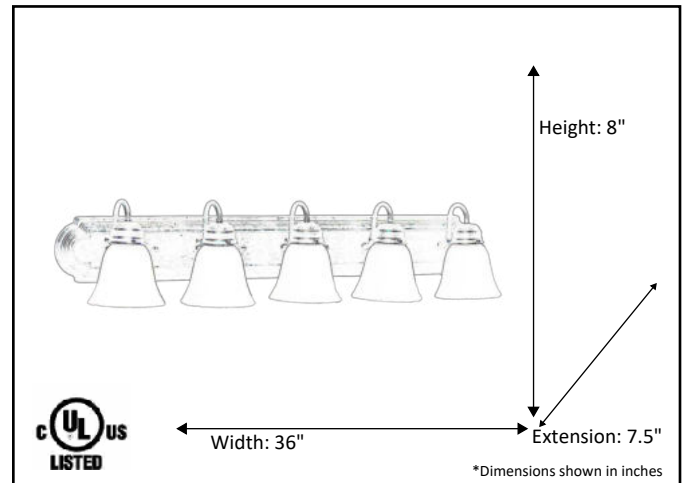

Model #	VSBB-5-MB(G-423)
SKU	19989
Fixture Series	Laredo
Description	5 Light Vanity
Metal Finish	Matte Black
Glass Finish	White
Replacement Glass	G-423
Dimensions- HxW(xE) <small>(Dimensions shown in inches)</small>	8" X 36" X 7.5"
Lamp Info	5X60W (M)

Finish/Glass Shown: Matte Black/White

*Lamps not included

ELECTRICAL REQUIREMENTS: Fixture requires a grounded electrical supply line of 120 volts AC.

INSTALLATION REQUIREMENTS: Fixture attaches to electrical junction box securely anchored in wall or ceiling.
All mounting hardware included.