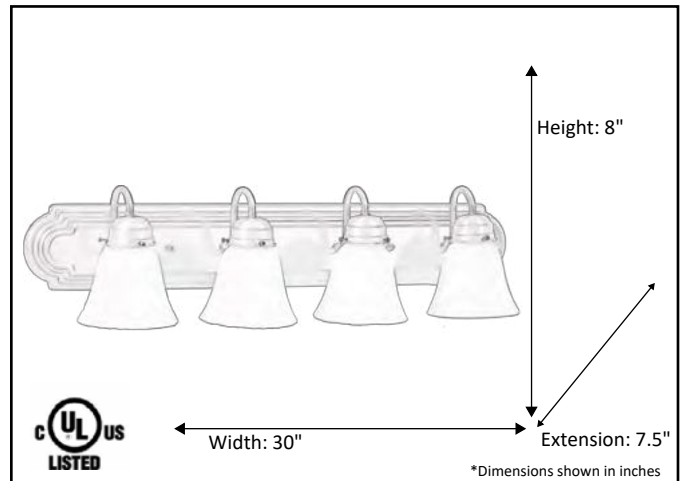

Model #	<b>VSBB-4-MB(G-423)</b>
SKU	19974
Fixture Series	Laredo
Description	4 Light Vanity
Metal Finish	Matte Black
Glass Finish	White
Replacement Glass	G-423
Dimensions- HxW(xE) <small>(Dimensions shown in inches)</small>	8" X 30" X 7.5"
Lamp Info	4X60W (M)

Finish/Glass Shown: Matte Black/White

\*Lamps not included

**ELECTRICAL REQUIREMENTS:** Fixture requires a grounded electrical supply line of 120 volts AC.

**INSTALLATION REQUIREMENTS:** Fixture attaches to electrical junction box securely anchored in wall or ceiling.  
**All mounting hardware included.**