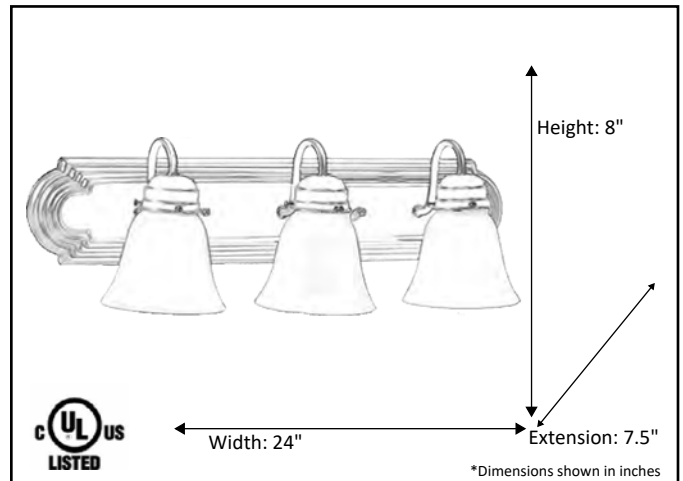

Model #	VSBB-3-MB(G-423)
SKU	19959
Fixture Series	Laredo
Description	3 Light Vanity
Metal Finish	Matte Black
Glass Finish	White
Replacement Glass	G-423
Dimensions- HxW(xE) <small>(Dimensions shown in inches)</small>	8" X 24" X 7.5"
Lamp Info	3 X 60W (M)

Finish/Glass Shown: Matte Black/White

*Lamps not included

ELECTRICAL REQUIREMENTS: Fixture requires a grounded electrical supply line of 120 volts AC.

INSTALLATION REQUIREMENTS: Fixture attaches to electrical junction box securely anchored in wall or ceiling.
All mounting hardware included.