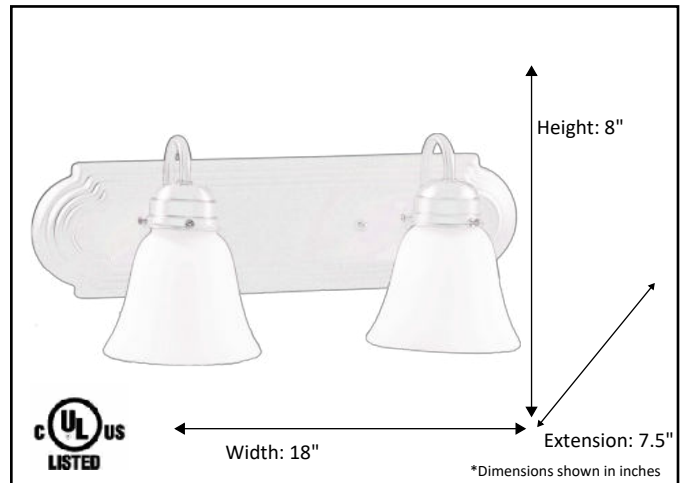

Model #	VSBB-2-MB(G-423)
SKU	19944
Fixture Series	Laredo
Description	2 Light Vanity
Metal Finish	Matte Black
Glass Finish	White
Replacement Glass	G-423
Dimensions- HxW(xE) <small>(Dimensions shown in inches)</small>	8" X 18" X 7.50"
Lamp Info	2 X 60W (M)

Finish/Glass Shown: Matte Black/White

*Lamps not included

ELECTRICAL REQUIREMENTS: Fixture requires a grounded electrical supply line of 120 volts AC.

INSTALLATION REQUIREMENTS: Fixture attaches to electrical junction box securely anchored in wall or ceiling.
All mounting hardware included.