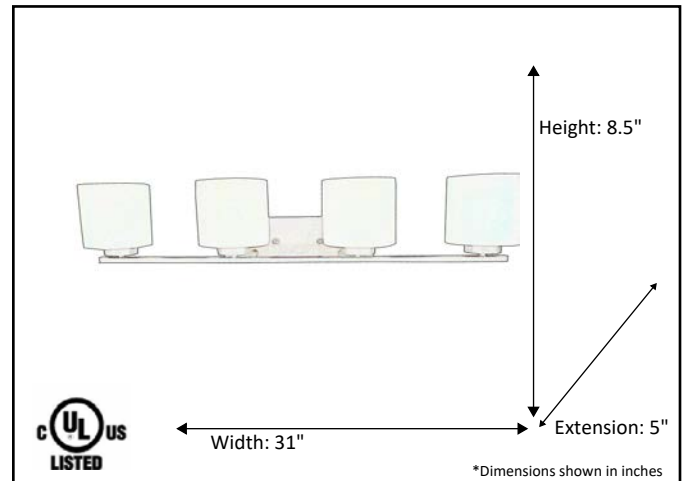

*Lamps Not Included