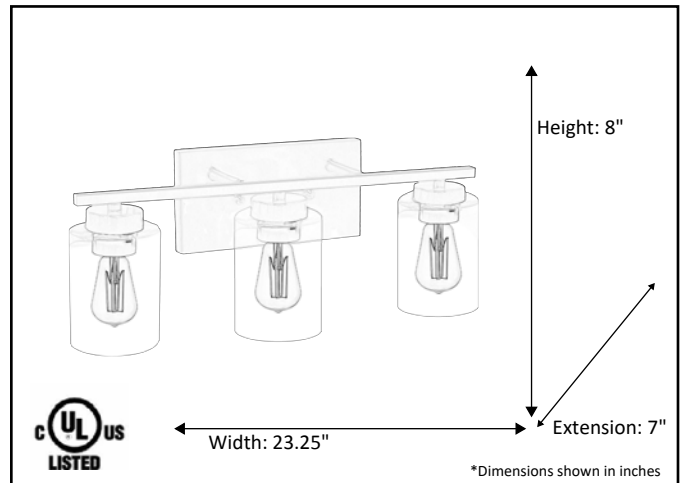

Model #	VS394-3CL-MB
SKU	20013
Fixture Series	Vanity
Description	3 Light Vanity
Metal Finish	Matte Black
Glass Finish	Clear
Replacement Glass	G-VS394-CL
Dimensions- HxW(xE) <small>(Dimensions shown in inches)</small>	8" x 23.25" x 7"
Lamp Info	3X60W (M)

Finish/Glass Shown: Matte Black/Clear

*Lamps not included

ELECTRICAL REQUIREMENTS: Fixture requires a grounded electrical supply line of 120 volts AC.

INSTALLATION REQUIREMENTS: Fixture attaches to electrical junction box securely anchored in wall or ceiling.
All mounting hardware included.