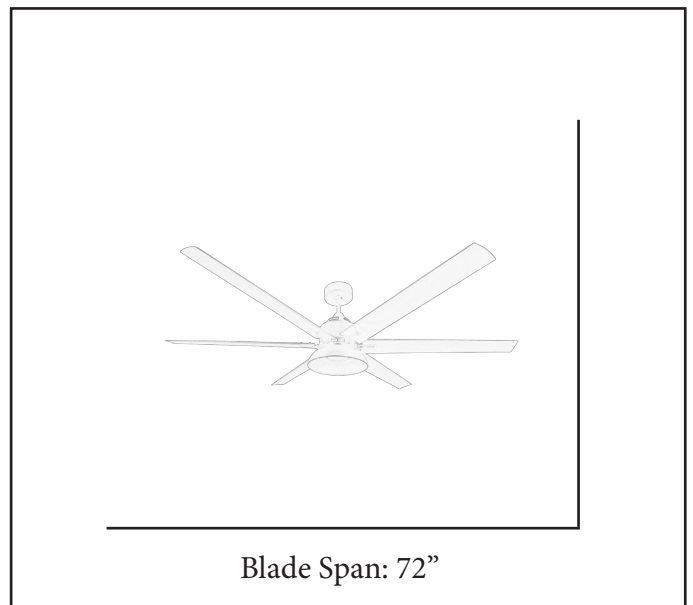

HOMEnhancements

Architectural & Engineering Specifications

2023

Ceiling Fans

MODEL	SUN672D MB6MB(WC)
SKU	21198
DESCRIPTION	72" 6-Blade DC Motor Fan
FINISH	Matte Black
BLADES	ABS Matte Black
DIMENSIONS	72"
LAMP INFO	18W 1700lm 3000K LED
LOCATION	Damp Rated
WALL CONTROL	WC-SUN866

Airflow 9,995

Airflow Efficiency 303 CFM

ELECTRICAL REQUIREMENTS: Fixture requires a grounded electrical supply line of 120 volts AC.

INSTALLATION REQUIREMENTS: Fixture attaches to electrical junction box securely anchored in wall or ceiling.

All mounting hardware included.

Product specifications subject to change without notice.

HOMEnhancements/ 1505-A Kelly Blvd., Carrollton, TX. 75006

Finish Shown: Matte Black

REFERENCE	QUANTITY	REMARKS	PROJECT	
			LOCATION/TYPE	
			ARCHITECT	
			ENGINEER	
			CONTRACTOR	
			SUBMITTED BY	
			DATE