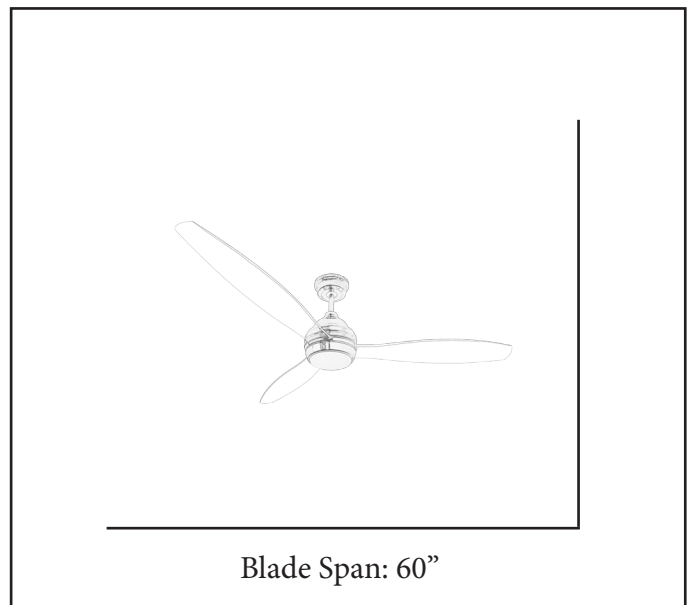

MODEL	SUN603 CH3CLR(WC)
SKU	21210
DESCRIPTION	60" Acrylic DC Motor 3-Blade Fan
FINISH	Chrome
BLADES	Acrylic/Clear
DIMENSIONS	60"
LAMP INFO	18W 3000K LED
LOCATION	Dry Rated
WALL CONTROL	WC-SUN866

Airflow 7,183
Airflow Efficiency 388 CFM

ELECTRICAL REQUIREMENTS: Fixture requires a grounded electrical supply line of 120 volts AC.

INSTALLATION REQUIREMENTS: Fixture attaches to electrical junction box securely anchored in wall or ceiling.

All mounting hardware included.

Product specifications subject to change without notice.

HOMEnhancements/ 1505-A Kelly Blvd., Carrollton, TX. 75006

Finish Shown: Chrome

REFERENCE	QUANTITY	REMARKS	PROJECT	
			LOCATION/TYPE	
			ARCHITECT	
			ENGINEER	
			CONTRACTOR	
			SUBMITTED BY	
			DATE