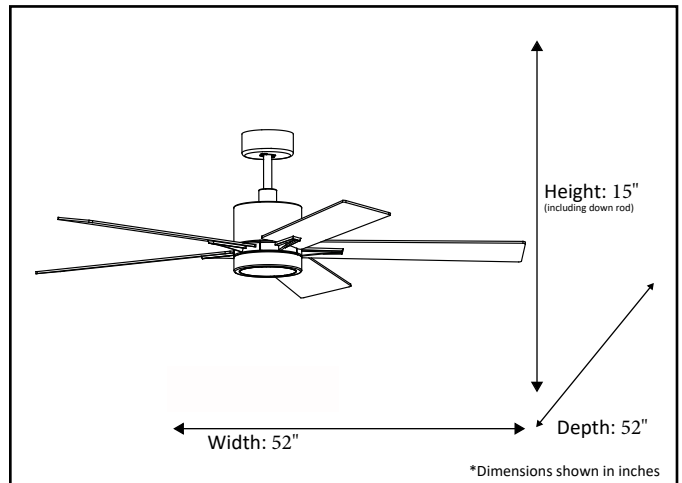

| | |
|--|-----------------------------|
| Model # | SUN552 RB5P(WC-1-WH) |
| SKU | 19082 |
| Metal Finish | Rubbed Bronze |
| Blade Finish | Oak/Walnut |
| Glass Finish | White |
| Blade Span | 52" |
| Motor Specs | 153mm x 15mm |
| Wire Length (Shown in inches) | 80" |
| Down Rod Included (Shown in inches) | 6" |
| Blade Pitch | 12 |
| Speed | 3 |
| Forward/Reverse | Yes |
| Airflow (CFM High) | 5768.1 |
| Power Use (Watts) | 60 |
| Airflow Efficiency (CFM/Watt) | 96.1 |
| Light Kit Included | Yes |
| Lamp Info | Integrated LED |
| Location Use | Indoor Only |
| Wall Control | WC-1-WH |

Finish/Glass Shown: Rubbed Bronze/White

*Integrated LED

WC-1-WH Wall Control Included

- Fan Control Switch
- Simple Slide Fan Switch
- 4 Speed Fan Control
- Easy 2 Wire Connection (Requires 2 Hot Leads)
- Available in White (WH) Only