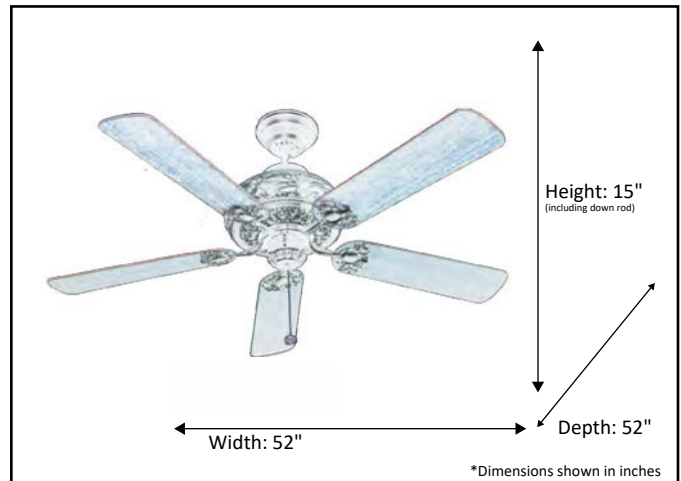

Model #	SUN102 RB5P
SKU	13539
Metal Finish	Rubbed Bronze
Blade Finish	Oak/Walnut
Glass Finish	N/A
Blade Span	52"
Motor Specs	188mm x 15mm
Wire Length (Shown in inches)	80"
Down Rod Included (Shown in inches)	4"
Blade Pitch	14
Speed	3
Forward/Reverse	Yes
Airflow (CFM High)	6824.8
Power Use (Watts)	72.5
Airflow Efficiency (CFM/Watt)	94.1
Light Kit Included	No
Lamp Info	N/A
Location Use	Indoor Only
Wall Control	Not Included

Finish/Glass Shown: Rubbed Bronze/N/A

ELECTRICAL REQUIREMENTS: Fixture requires a grounded electrical supply line of 120 volts AC.

INSTALLATION REQUIREMENTS: Fixture attaches to electrical junction box securely anchored in wall or ceiling.
All mounting hardware included.

HOMEnhancements / 1505-A Kelly Blvd., Carrollton, TX. 75006

Product specifications subject to change without notice.

REFERENCE	QTY.	REMARKS	Project
			Location/Type
			Architect
			Engineer
			Contractor
			Submitted By: _____ Date: _____