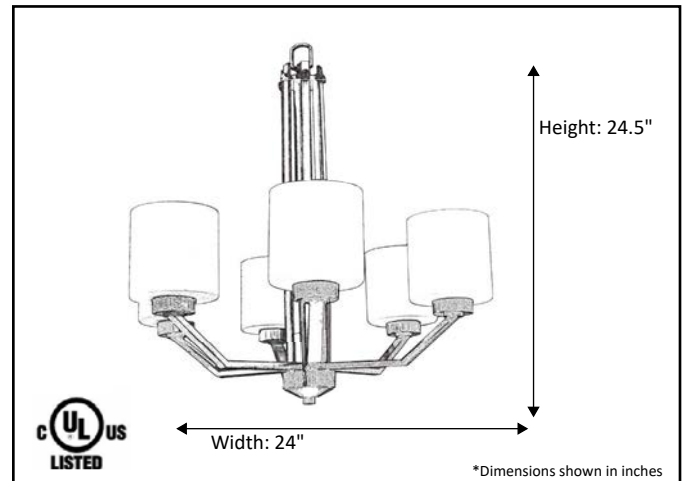

Model #	PRS-CH6(WH)-NK
SKU#	18515
Description	6 Light Chandelier
Finish	Brushed Nickel
Glass	White
Replacement Glass	G-PRS-WH
Dimensions- HxW (Dimensions shown in inches)	24.5" x 24"
Lamp Info	6X60W (M)
Chain/Wire Length	3' Chain/10' Wire

Finish/Glass Shown: Brushed Nickel/White

*Lamps not included

ELECTRICAL REQUIREMENTS: Fixture requires a grounded electrical supply line of 120 volts AC.

INSTALLATION REQUIREMENTS: Fixture attaches to electrical junction box securely anchored in wall or ceiling.
All mounting hardware included.