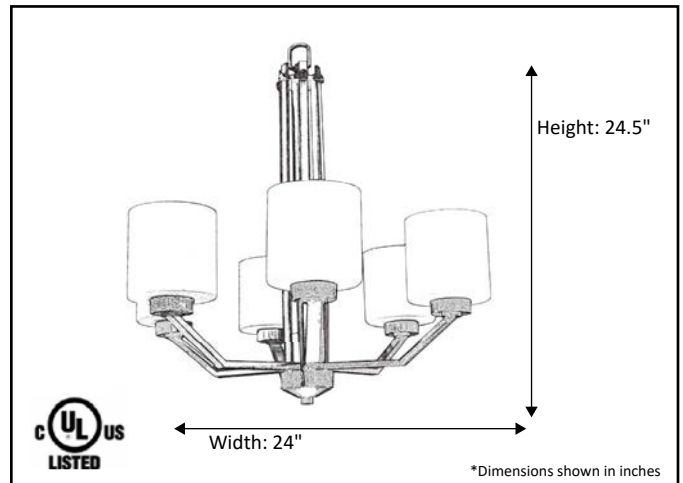

Model #	PRS-CH6(CLR)-NK
SKU#	19362
Description	6 Light Chandelier
Finish	Brushed Nickel
Glass	Clear
Replacement Glass	G-PRS-CLR
Dimensions- HxW (Dimensions shown in inches)	24.5" x 24"
Lamp Info	6X60W (M)
Chain/Wire Length	3' Chain/10' Wire

Finish/Glass Shown: Brushed Nickel/Clear

*Lamps not included

ELECTRICAL REQUIREMENTS: Fixture requires a grounded electrical supply line of 120 volts AC.

INSTALLATION REQUIREMENTS: Fixture attaches to electrical junction box securely anchored in wall or ceiling.
All mounting hardware included.