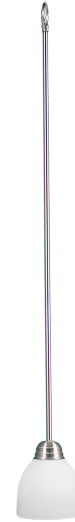

Model #	MP-1-NK
SKU#	13458
Description	Mini Pendant
Finish	Brushed Nickel
Glass	Not Included
Dimensions- HxW (Dimensions shown in inches)	36" x 6"
Lamp Info	1X60W (M)
Chain/ Wire Length	3' Chain/10' Wire
Rods Included	Yes

Finish/Glass Shown: Brushed Nickel / White

*Lamps not included

ELECTRICAL REQUIREMENTS: Fixture requires a grounded electrical supply line of 120 volts AC.

INSTALLATION REQUIREMENTS: Fixture attaches to electrical junction box securely anchored in wall or ceiling.
All mounting hardware included.

HOMEnhancements/ 1505-A Kelly Blvd., Carrollton, TX. 75006

Product specifications subject to change without notice.

REFERENCE	QTY.	REMARKS	Project
			Location/Type
			Architect
			Engineer
			Contractor
			Submitted By: Date: