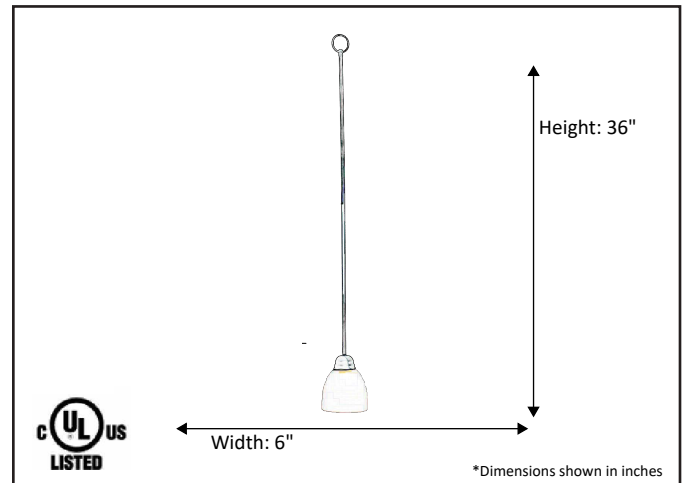

Model #	MP-1-NK
SKU#	13458
Description	Mini Pendant
Finish	Brushed Nickel
Glass	Not Included
Dimensions- HxW (Dimensions shown in inches)	36" x 6"
Lamp Info	1X60W (M)
Chain/ Wire Length	3' Chain/10' Wire
Rods Included	Yes

Finish/Glass Shown: Brushed Nickel / White

*Lamps not included

ELECTRICAL REQUIREMENTS: Fixture requires a grounded electrical supply line of 120 volts AC.

INSTALLATION REQUIREMENTS: Fixture attaches to electrical junction box securely anchored in wall or ceiling.
All mounting hardware included.