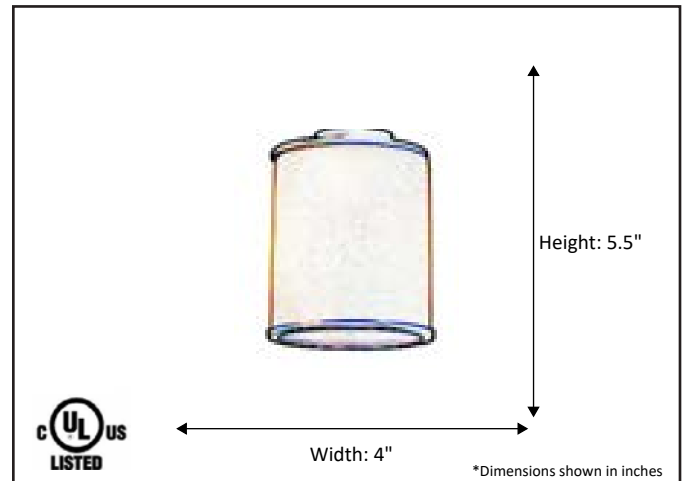

*Lamps not included