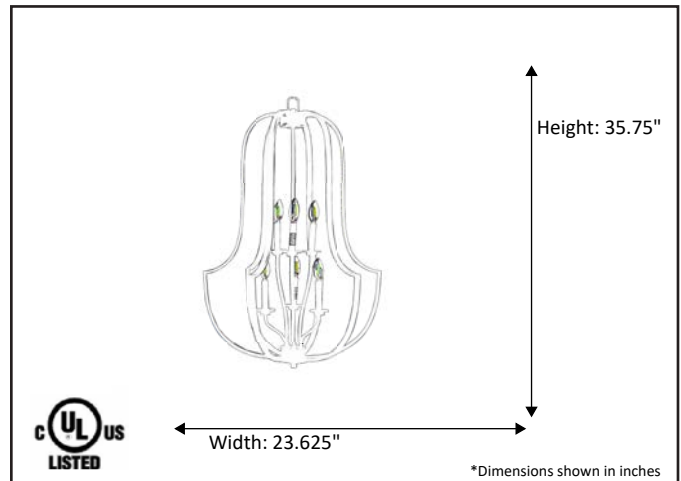

<b>Model #</b>	<b>LX-HF6-NK</b>
SKU	15894
Description	6 Light Open Cage
Finish	Brushed Nickel
Glass	N/A
Dimensions- HxW (Dimensions shown in inches)	35.75" x 23.625"
Lamp Info	6X60W (C)
Chain/ Wire Length	3' Chain/10' Wire
Dual Mount	No

Finish/Glass Shown: Brushed Nickel/N/A

\*Lamps not included

**ELECTRICAL REQUIREMENTS:** Fixture requires a grounded electrical supply line of 120 volts AC.

**INSTALLATION REQUIREMENTS:** Fixture attaches to electrical junction box securely anchored in wall or ceiling.  
**All mounting hardware included.**