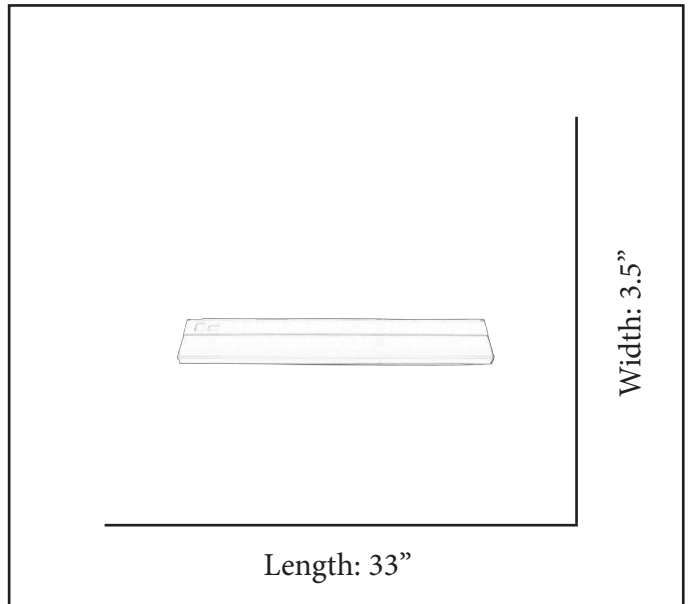

HOMEnhancements

Architectural & Engineering Specifications

2023

LED Fixtures

MODEL	LED-UC33-WH-SELECT
SKU	21240
DESCRIPTION	Selectable Kelvin 33" Under Cabinet Light
FINISH	White
MATERIAL	Acrylic
DIMENSIONS	1" H x 3.5" W x 33" L
LAMP INFO	3000K/4000K/5000K 15W 1300 Lumens Integrated LED

Finish Shown: White

(LED Integrated)

ELECTRICAL REQUIREMENTS: Fixture requires a grounded electrical supply line of 120 volts AC.

INSTALLATION REQUIREMENTS:

Fixture attaches to underside of cabinet

All mounting hardware included.

Product specifications subject to change without notice.

HOMEnhancements/ 1505-A Kelly Blvd., Carrollton, TX. 75006

REFERENCE	QUANTITY	REMARKS	PROJECT	
			LOCATION/TYPE	
			ARCHITECT	
			ENGINEER	
			CONTRACTOR	
			SUBMITTED BY	
			DATE