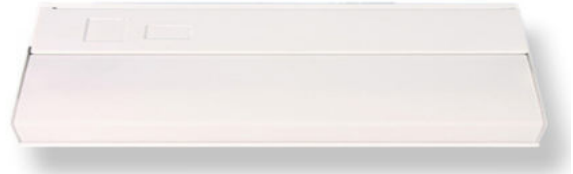

Model #	LED-UC12-WH (8W/3000K)
SKU	16713
Description	LED Under Cabinet
Finish	White
Dimensions- HxWxL <small>(Dimensions shown in inches)</small>	1" x 3.75 x 12"
Lumens	900 Lm
Wattage	8W
CCT (Kelvin)	3000K
Dimmable	Yes
Rated Life Hours	15,000

Finish: White

* Integrated LED

ELECTRICAL REQUIREMENTS: Fixture requires a grounded electrical supply line of 120 volts AC.

INSTALLATION REQUIREMENTS: Fixture attaches to underside of cabinet.

HOMEnhancements / 1505-A Kelly Blvd., Carrollton, TX. 75006