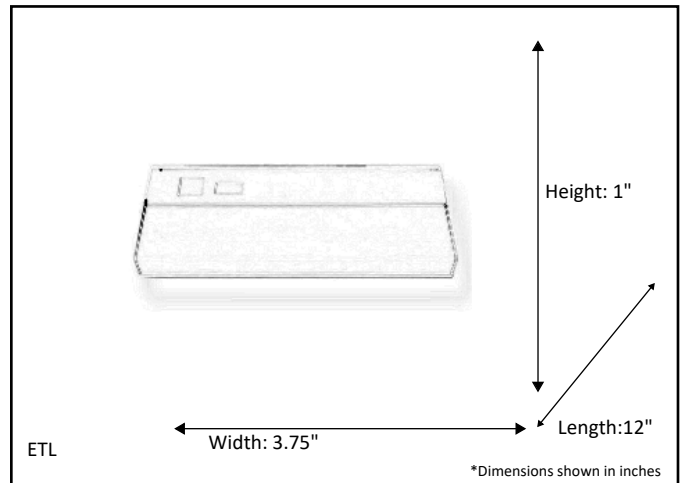

Model #	LED-UC12-WH (8W/3000K)
SKU	16713
Description	LED Under Cabinet
Finish	White
Dimensions- HxWxL <small>(Dimensions shown in inches)</small>	1" x 3.75 x 12"
Lumens	900 Lm
Wattage	8W
CCT (Kelvin)	3000K
Dimmable	Yes
Rated Life Hours	15,000

Finish: White

* Integrated LED

ELECTRICAL REQUIREMENTS: Fixture requires a grounded electrical supply line of 120 volts AC.

INSTALLATION REQUIREMENTS: Fixture attaches to underside of cabinet.

HOMEnhancements / 1505-A Kelly Blvd., Carrollton, TX. 75006