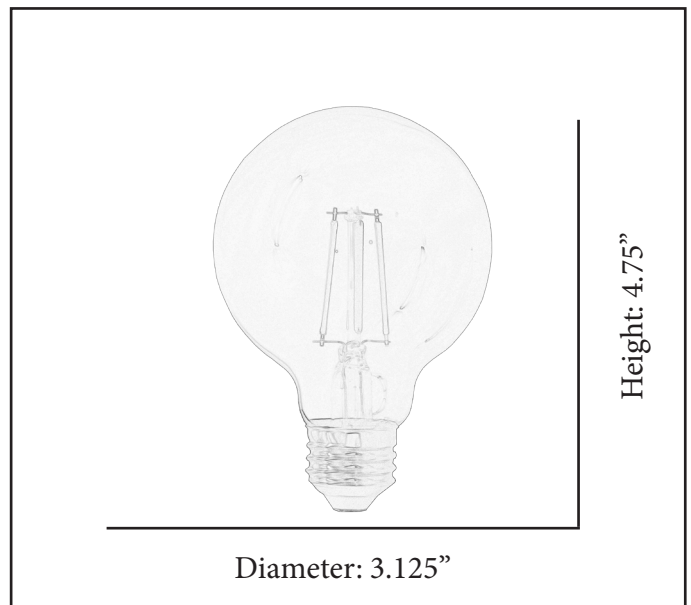

HOMEnhancements

Architectural & Engineering Specifications

2023

Light Bulbs

MODEL	LED-G25CL-3K
SKU	19836
DESCRIPTION	4.5W LED G25 Clear Bulb
FINISH	N/A
GLASS	Clear
DIMENSIONS	4.75" Height x 3.125" Diameter
DIMMABLE	Yes
LAMP INFO	1 x E26 4.5W 500Lm 3000K LED

Finish Shown: Clear

Product specifications subject to change without notice.

HOMEnhancements/ 1505-A Kelly Blvd., Carrollton, TX. 75006

REFERENCE	QUANTITY	REMARKS	PROJECT	
			LOCATION/TYPE	
			ARCHITECT	
			ENGINEER	
			CONTRACTOR	
			SUBMITTED BY	
			DATE