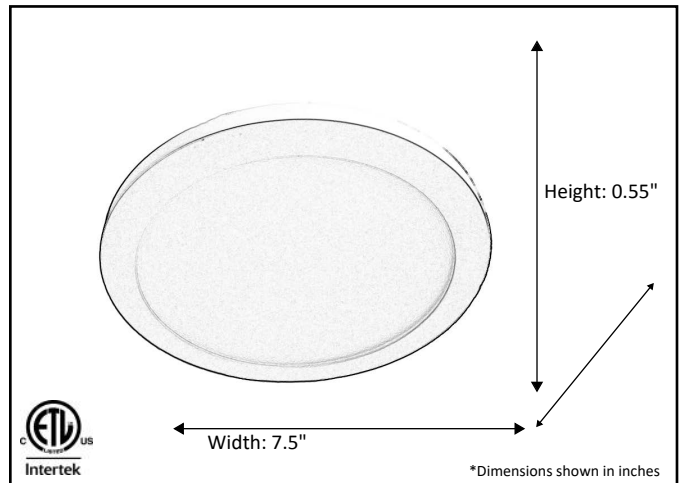

Model #	LED-DL60015P-WH(12W/LED3K)
SKU	20304
Description	Integrated LED Disk Light
Finish	White
Dimensions HxW	.55"H x 7.5"W
Location Rating	Damp Location
Lamp Type	LED
Lamp Max Wattage	12W
Dimmable	Yes
Color	3000 Kelvin
Lumens	827(lm)
Construction	Plastic Housing