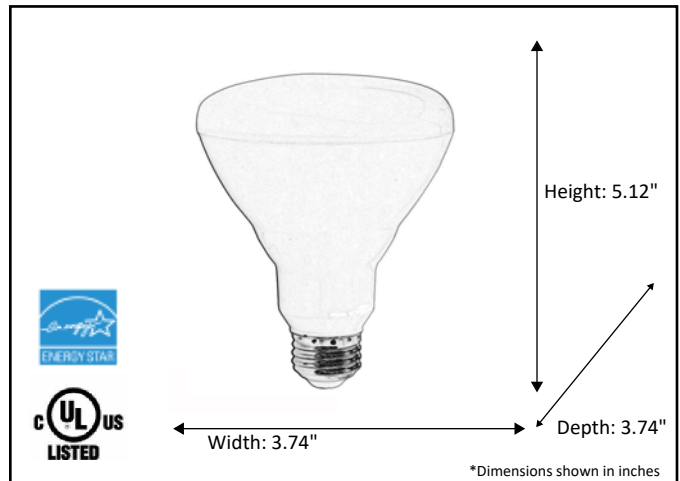

| | |
|--|-----------------------|
| Model # | LED-BR30-3K |
| SKU | 18857 |
| Description | LED Lamp |
| Socket Base | Medium (E26) |
| Bulb Type | BR30-LED |
| Dimensions- HxWxD <small>(Dimensions shown in inches)</small> | 5.12" x 3.74" x 3.74" |
| Lumens | 850 Lm |
| Wattage | 11W |
| CCT | 3000K |
| Incandescent Equivalent | 65W |
| Dimmable | Yes |
| Rated Life Hours | 15,000 |

Finish: White

ELECTRICAL REQUIREMENTS: Fixture requires a grounded electrical supply line of 120 volts AC.

INSTALLATION REQUIREMENTS: Fixture attaches to electrical junction box securely anchored in wall or ceiling.
All mounting hardware included.