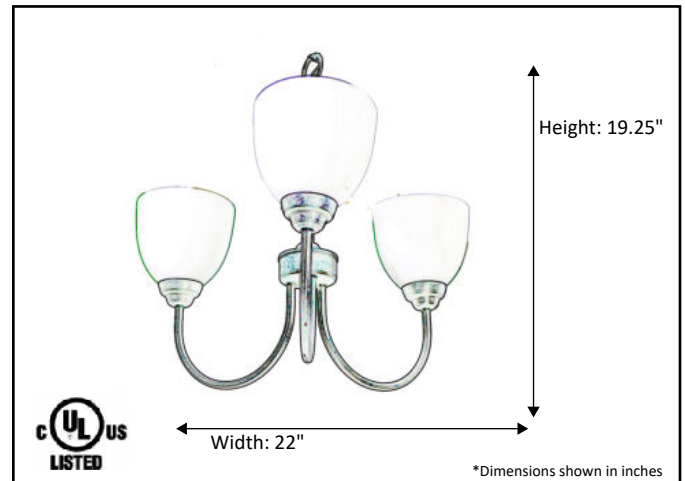

<b>Model #</b>	<b>LE-CH3WH-NK</b>
<b>SKU#</b>	15390
<b>Description</b>	3 Light Chandelier
<b>Finish</b>	Brushed Nickel
<b>Glass</b>	White
<b>Replacement Glass</b>	GC-725-WH
<b>Dimensions- HxW</b> (Dimensions shown in inches)	19.25" x 22"
<b>Lamp Info</b>	3X60W (M)
<b>Chain/Wire Length</b>	3' Chain/10' Wire

Finish/Glass Shown: Brushed Nickel/White

\*Lamps not included

\*Dimensions shown in inches

**ELECTRICAL REQUIREMENTS:** Fixture requires a grounded electrical supply line of 120 volts AC.

**INSTALLATION REQUIREMENTS:** Fixture attaches to electrical junction box securely anchored in wall or ceiling.  
**All mounting hardware included.**