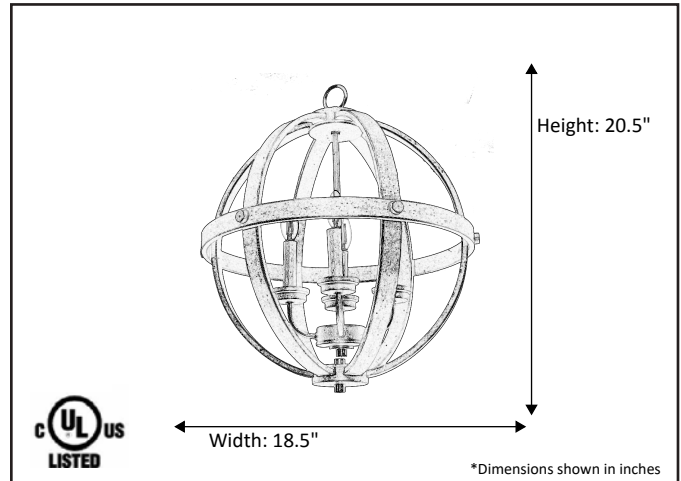

ELECTRICAL REQUIREMENTS: Fixture requires a grounded electrical supply line of 120 volts AC.

INSTALLATION REQUIREMENTS: Fixture attaches to electrical junction box securely anchored in wall or ceiling.
All mounting hardware included.

HOMEnhancements/ 1505-A Kelly Blvd., Carrollton, TX. 75006

Product specifications subject to change without notice.

REFERENCE	QTY.	REMARKS	Project
			Location/Type
			Architect
			Engineer
			Contractor
			Submitted By: Date: