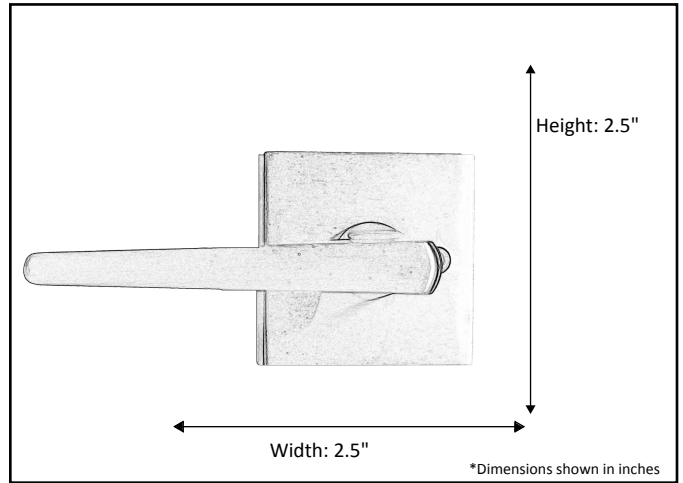

<b>Model #</b>	<b>DH-6900PSG-MB</b>
<b>Description</b>	Sterling Lever Passage
<b>Orientation</b>	Reversible
<b>Latch Backset</b>	Fit 2.38" to 2.75"
<b>Rosette</b>	2.5"x 2.5" Square
<b>Door Thickness</b>	Fit 1.38" to 1.75"
<b>Cylinder</b>	N/A
<b>Strike Plate</b>	2.25"x1" Round Corners Full Lip
<b>Available Finishes</b>	Matte Black