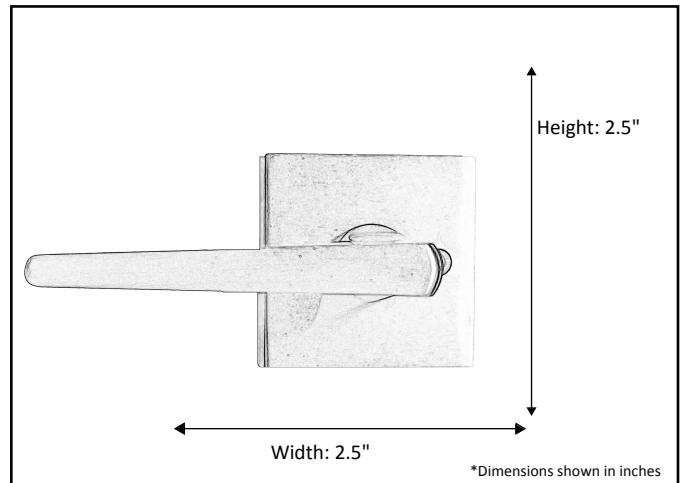

<b>Model #</b>	DH-6900DMY-NK
<b>Description</b>	Sterling Lever Dummy
<b>Orientation</b>	Reversible
<b>Latch Backset</b>	Fit 2.38" to 2.75"
<b>Rosette</b>	2.5"x 2.5" Square
<b>Door Thickness</b>	Fit 1.38" to 1.75"
<b>Cylinder</b>	N/A
<b>Strike Plate</b>	N/A
<b>Available Finishes</b>	Brushed Nickel