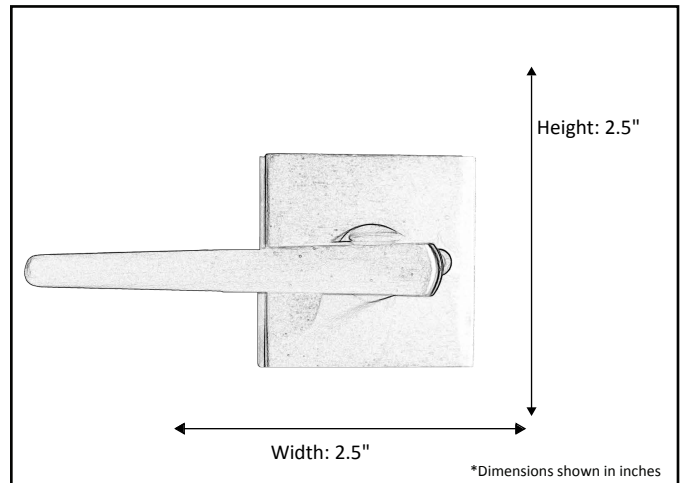

<b>Model #</b>	<b>DH-6900DB-MB</b>
Description	Sterling Lever Passage
<b>Orientation</b>	Reversible
Latch Backset	Fit 2.38" to 2.75"
Rosette	2.5"x 2.5" Square
Door Thickness	Fit 1.38" to 1.75"
Cylinder	N/A
Strike Plate	2.25"x1" Round Corners Full Lip
Available Finishes	Matte Black