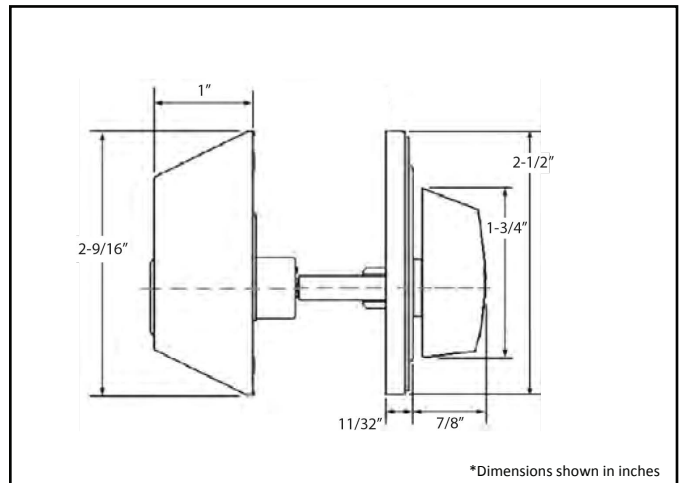

<b>Model #</b>	<b>DH-313HDDDB</b>
<b>Description</b>	Residential Deadbolt
<b>Door Preparation</b>	Cross bore:2.125" Edge:1"
<b>Latch Backset</b>	Adjustable deadbolt latch
<b>Faceplate</b>	1"x 2.25" round corner standard
<b>Bolt</b>	1" throw
<b>Door Thickness</b>	Fit 1.38" to 1.75"
<b>Cylinder</b>	5-pin KW keyway solid brass cylinder standard
<b>Strike Plate</b>	2.25"x1" round corner full lip standard
<b>Available Finishes</b>	Satin Chrome /Oil Rubbed Bronze/Satin Nickel