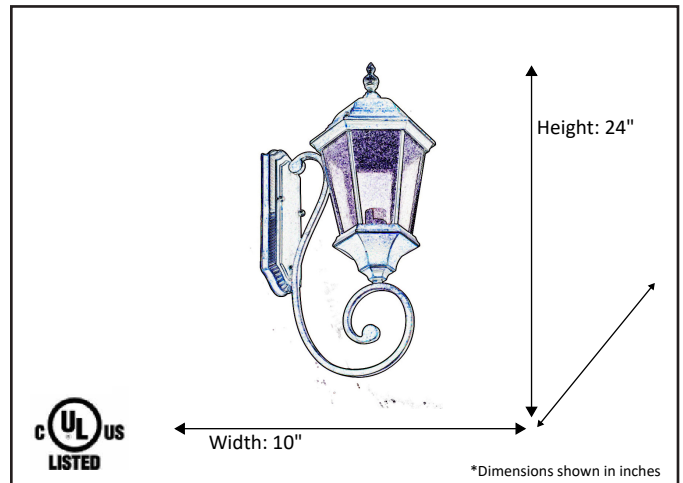

*Lamps not included