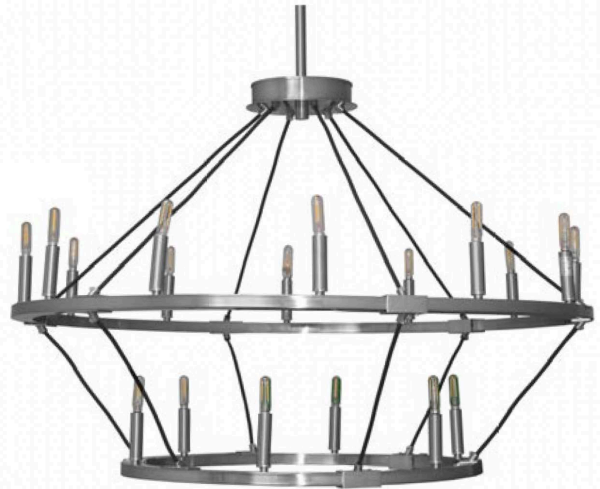

Model #	BAR-CH18-40-NK(E12)
SKU	20952
Adjustable Max Height	10' Chain; 12-36" Downrod
Description	Big Ring Double Tier Chandelier
Metal Finish	Brushed Nickel
Bulbs Included	Yes
Dimensions	40" Diameter
Lamp Info	18 x 60W E12 T6 4000K

Finish Shown: Brushed Nickel

ELECTRICAL REQUIREMENTS: Fixture requires a grounded electrical supply line of 120 volts AC.

INSTALLATION REQUIREMENTS: Fixture attaches to electrical junction box securely anchored in wall or ceiling.
All mounting hardware included.