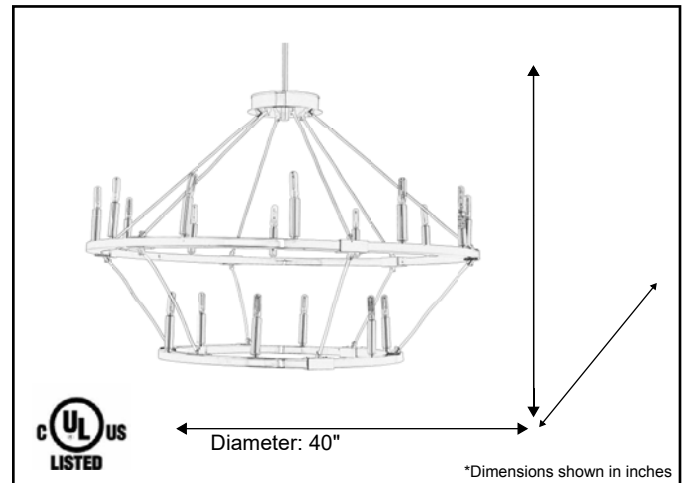

Model #	BAR-CH18-40-NK(E12)
SKU	20952
Adjustable Max Height	10' Chain; 12-36" Downrod
Description	Big Ring Double Tier Chandelier
Metal Finish	Brushed Nickel
Bulbs Included	Yes
Dimensions	40" Diameter
Lamp Info	18 x 60W E12 T6 4000K

Finish Shown: Brushed Nickel

ELECTRICAL REQUIREMENTS: Fixture requires a grounded electrical supply line of 120 volts AC.

INSTALLATION REQUIREMENTS: Fixture attaches to electrical junction box securely anchored in wall or ceiling.
All mounting hardware included.

HOMEnhancements / 1505-A Kelly Blvd., Carrollton, TX. 75006

Product specifications subject to change without notice.

REFERENCE	QTY.	REMARKS	Project
			Location/Type
			Architect
			Engineer
			Contractor
			Submitted By: Date: