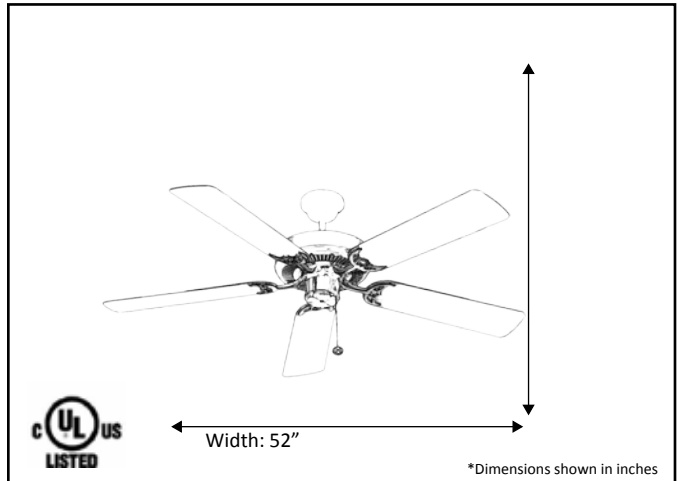

Model #	B552 NK5SV ES
SKU	12537
Finish	Brushed Nickel
Blade Finish	Silver
Size	52"
Motor Specs	172mm x 14mm (AC)
Wire Length (Shown in inches)	80"
Down Rod Included (Shown in inches)	4"
Blade Pitch	12 Degree
Speeds	3
Forward/Reverse	YES
CFM High	4,197.53
Dual Mount Canopy	NO
Light Kit Included	NO
Location Use	INDOOR ONLY
Energy Star Certified	YES

Finish Shown: Brushed Nickel

ELECTRICAL REQUIREMENTS: Fixture requires a grounded electrical supply line of 120 volts AC.

INSTALLATION REQUIREMENTS: Fixture attaches to electrical junction box securely anchored in wall or ceiling.
All mounting hardware included.

HOMEnhancements.com / 1505-A Kelly Blvd., Carrollton, TX. 75006

Product specifications subject to change without notice.

REFERENCE	QTY.	REMARKS	Project
			Location/Type
			Architect
			Engineer
			Contractor
			Submitted By: Date: