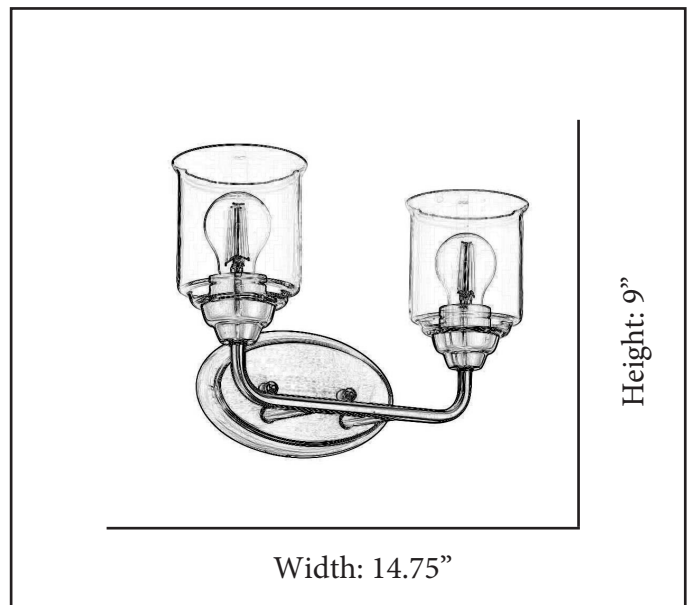

REFERENCE	QUANTITY	REMARKS	PROJECT	
			LOCATION/TYPE	
			ARCHITECT	
			ENGINEER	
			CONTRACTOR	
			SUBMITTED BY	
			DATE