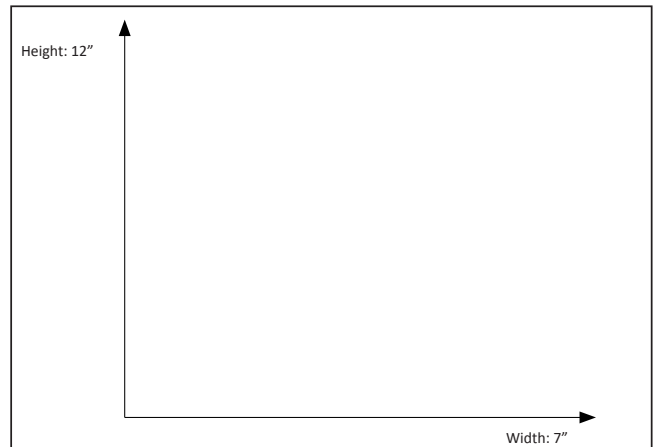

#### Features

Item Number	7-70562
Finish	Matte Black
Dimensions	12"H x 7"W
Lamp Info	1 x 60W (M)
Bulb Base	E26
Glass	Clear
Material	Plastic
ETL Listed	Wet Location