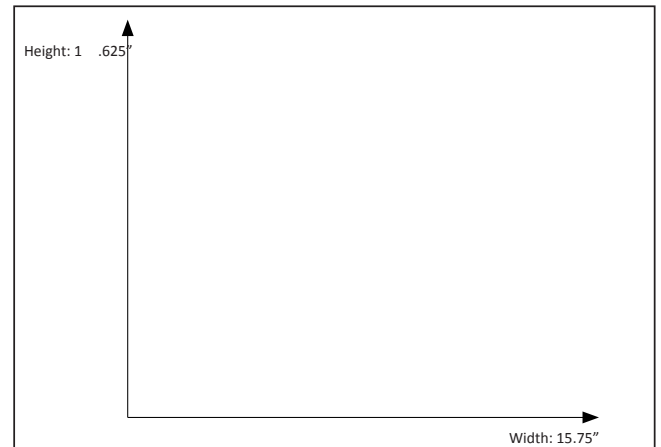

7-70520

Samara 5-Light Pendant Light

Description

A stylish metal frame highlights modern contemporary and urban industrial style in this 5-light unique rectangle pendant light. Brushed Nickel finish complementing a variety of interior styles, add a touch of luxurious elegance to any of the room decor.

Features

Item Number	7-70520
Finish	PN
Dimensions	15.625"H x 15.75"W
Lamp Info	5 x 60W (C)
Bulb Base	E12
ETL Listed	Dry Location
Location	Indoor

Electrical

Fixture requires a grounded electrical supply line to 120 volts AC.