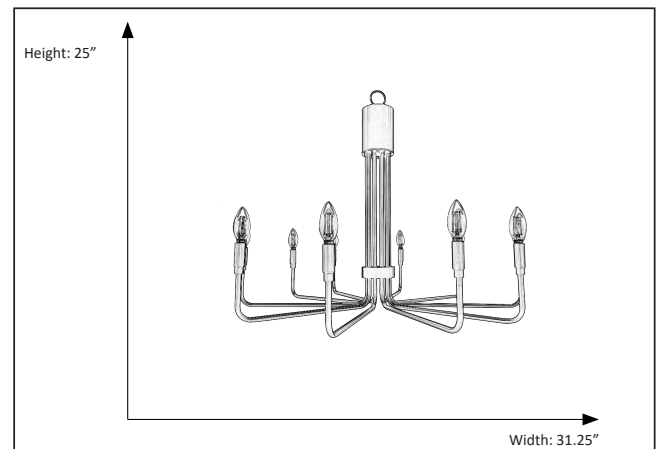

7-70508

Alph 10-Light Flat Bottom Chandelier

Description

The Alph 10-light chandelier brightens and accentuates a space without visually overpowering it. This clean, airy silhouette tastefully simple fixture is the perfect fit for any room in your house.

Features

Item Number	7-70508
Finish	Matte Black
Dimensions	25"H x 31.25"W
Lamp Info	10 x 60W (C)
Bulb Base	E12
ETL Listed	Dry Location
Location	Indoor

Electrical

Fixture requires a grounded electrical supply line to 120 volts AC.

Installation

Fixture attaches to electrical junction box securely anchored in wall or ceiling.
All mounting hardware included.