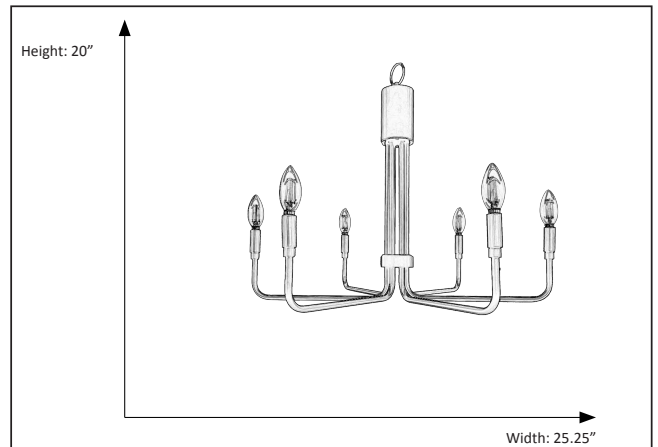

7-70502

Alph 6-Light Flat Bottom Chandelier

Description

The Alph 6-light chandelier brightens and accentuates a space without visually overpowering it. This clean, airy silhouette tastefully simple fixture is perfect fit for any room in your house.

Features

Item Number	7-70502
Finish	Matte Black
Dimensions	20"H x 25.25"W
Lamp Info	6 x 60W (C)
Bulb Base	E12
ETL Listed	Dry Location
Location	Indoor

Electrical

Fixture requires a grounded electrical supply line to 120 volts AC.

Installation

Fixture attaches to electrical junction box securely anchored in wall or ceiling.
All mounting hardware included.