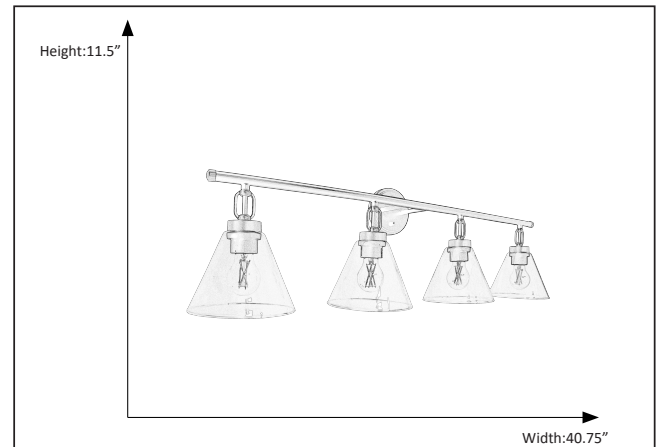

#### Features

|             |                            |
|-------------|----------------------------|
| Item Number | 7-70463                    |
| Finish      | Matte Black/Champagne Gold |
| Dimensions  | 11.5"H x 40.75"W           |
| Lamp Info   | 4 x 60W (M)                |
| Bulb Base   | E26(Medium)                |
| ETL Listed  | Dry Location               |
| Glass       | Clear Cone                 |