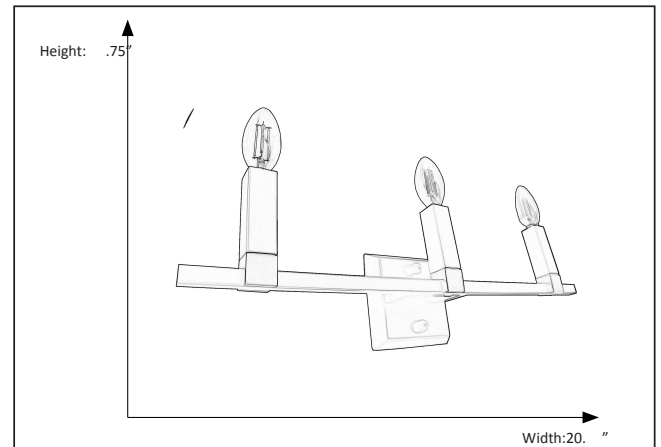

7-70436

Maroni 3 Light Wall Sconce/ Vanity

Description

The straight clean contemporary lines of the Vivio Maroni 3 Light Wall Sconce/ Vanity features a clear glass and the Matte Black and Brush Nickel Body is a perfect choice for any modern bath or vanity.

Features

Item Number	7-70436
Finish	Matte Black
Dimensions	.75"H x 20"W
Weight	1.5 lbs
Bulb Base	E12 Candleabra
ETL Listed	Dry Location
Material	Steel

Electrical

Fixture requires a grounded electrical supply line to 120 volts AC.

Installation

Fixture attaches to electrical junction box securely anchored in wall or ceiling. All mounting hardware included.