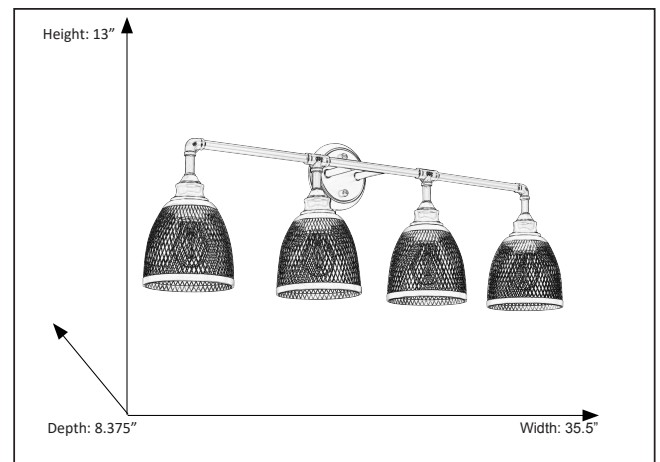

AMARA

4-Light Brushed Nickel Vanity

Description

The Amara vanity light features mesh shades and a brushed nickel metal frame. This vanity can be used for bathroom vanity lighting and offers reliable illumination with an industrial design. This model uses (4) 60 watt medium base bulbs. For even brighter lighting, try using one of our LED replacement bulbs. The clean lines of the frame add interest while the mesh shades give a unique look to the light, enhancing many spaces. The Amara is conveniently sized for interior design purposes and works well with both industrial and modern schemes.

Features

Item Number	7-70406
Family	Amara
Finish	Brushed Nickel
Dimensions (HxWxD)	13"H x 35.5"W x 8.375"D
Lamp Info	1 x E26
Lamp Base	Medium
Location Rating	Damp Rated

Electrical

Fixture requires a grounded electrical supply line to 120 volts AC.