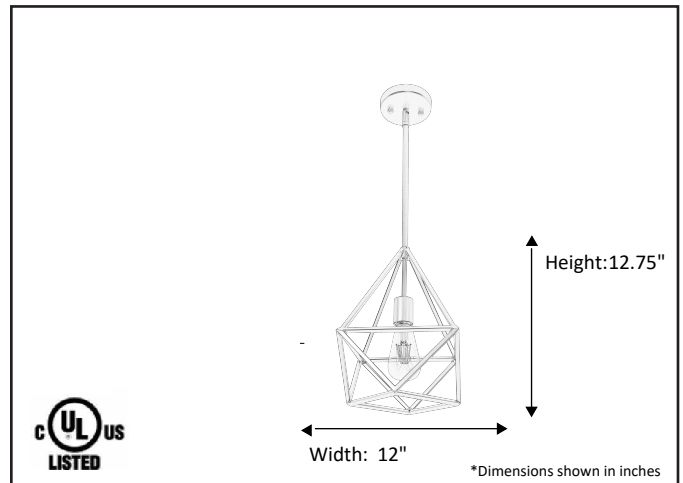

Model #	7-70301
SKU	70301
Description	1-Light Cage Pendant - Silver
Finish	Silver
Glass	N/A
Dimensions- HxW (Dimensions shown in inches)	12.75"H x 12"W
Lamp Info	1 x E26 (Medium)

Finish/Glass Shown:

*Lamps not included

ELECTRICAL REQUIREMENTS: Fixture requires a grounded electrical supply line of 120 volts AC.

INSTALLATION REQUIREMENTS: Fixture attaches to electrical junction box securely anchored in wall or ceiling.
All mounting hardware included.