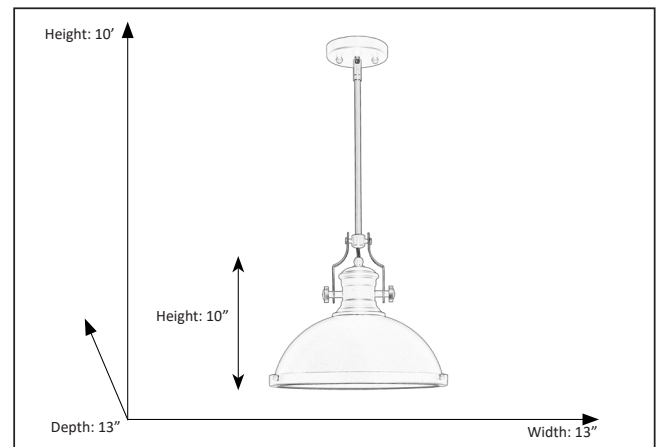

Alix-MB

1-Light Large Metal Shade Pendant

Bottom View

Description

The Vivio Lighting one light Alix indoor pendant in matte black finish provides abundant light to your home, while adding style and interest. This pendant is perfect for kitchen islands, bars and more. The Alix collection features detailing appropriate for contemporary or transitional decors. The pendant is also available in Polished Nickel finish.

Features

Item Number	7-70043
Finish	Matte Black
Lamp Info	1 x E27
Shade Dimensions	10"H x 13"W x 13"D
Structure Dimensions	10 Feet
Item Weight	7.48 Lb
Shipped Weight	8.48 Lb
Location	Indoor

Electrical

Fixture requires a grounded electrical supply line to 120 volts AC.