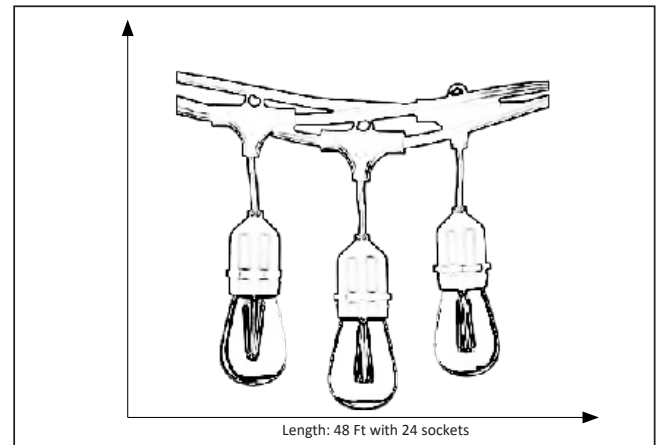

## Soli-4824

48 Feet LED String Lights With 24 Bulbs

### Description

The Soli-4824 creates a warm soft ambience with their nostalgic glow. These lights are perfect for around the porch, fence, gazebo, or backyard. This light set includes 24 bulbs on a 48 feet string. Enjoy years of illumination at any venue indoors or outdoors with just a few minutes of installation.

### Features

Item Number	7-70040
Finish	Black
Length/ Sockets	48 Ft/ 24 Sockets
Lamp Info	15 x 1W
Lamps Included	24 Bulbs + 2 Extra
Bulb Base	Medium
Kelvin	2200 K
Lumens	60-70 Lm
Item Weight	8.36 Lb
Shipped Weight	9.36 Lb
Location	Indoor and Outdoor