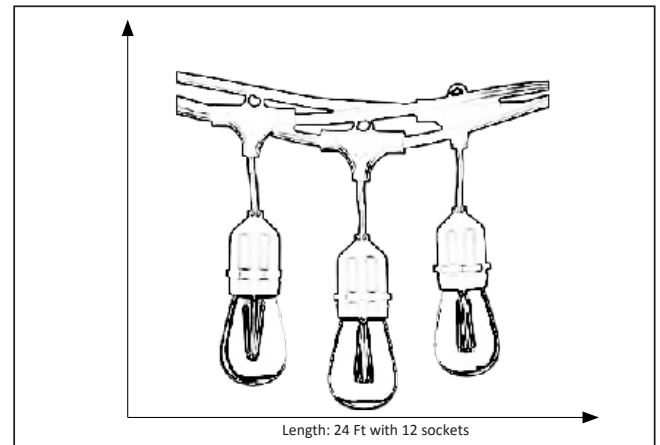

## Soli-2412

24 Feet LED String Lights With 12 Bulbs

### Description

The Soli-2412 creates a warm soft ambience with their nostalgic glow. These lights are perfect for around the porch, fence, gazebo, or backyard. This light set includes 12 bulbs on a 24 feet string. Enjoy years of illumination at any venue indoors or outdoors with just a few minutes of installation.

### Features

Item Number	7-70037
Finish	Black
Length/ Sockets	24 Ft/ 12 Sockets
Lamp Info	15 x 1W
Lamps Included	12 Bulbs + 2 Extra
Bulb Base	Medium
Kelvin	2200 K
Lumens	60-70 Lm
Item Weight	8.36 Lb
Shipped Weight	9.36 Lb
Location	Indoor and Outdoor