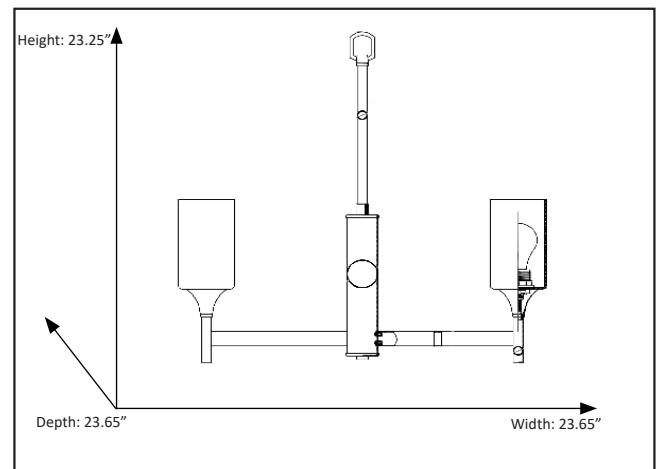

Features

Item Number	7-70019
Finish	Polished Nickel
Dimensions (HxWxD)	23.25" x 23.65" x 23.65"
Lamp Info	5 x 60W (Medium)
Lamps Included	No

Electrical

Fixture requires a grounded electrical supply line to 120 volts AC.

Installation

Fixture attaches to electrical junction box securely anchored in wall or ceiling. All mounting hardware included.