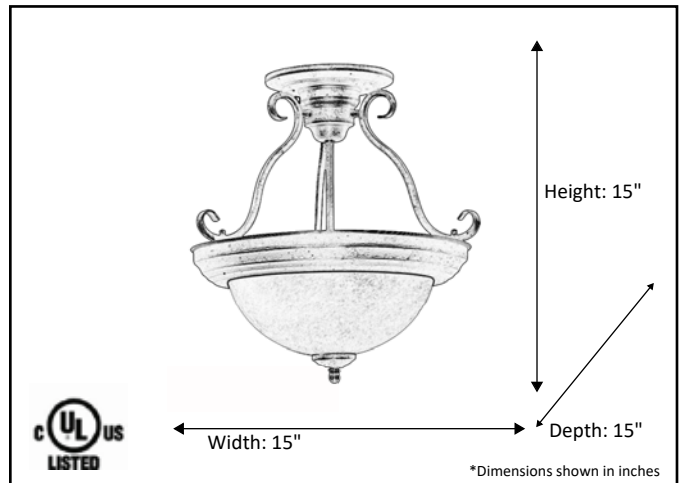

Model #	SF-2TS-RB
SKU	16290
Description	Semi-Flush Ceiling Fixture
Finish	Oil Rubbed Bronze
Dimensions- HxW	15" x 15"
Glass Finish	Tea Stained
Replacement Glass	G-CF2-TS
Lamp Type	Medium Base
Lamp Max Wattage	2 x 60W
Wire Length	6"
Listed	Dry Location Listed

Finish: Oil Rubbed Bronze

ELECTRICAL REQUIREMENTS: Fixture requires a grounded electrical supply line of 120 volts AC.

INSTALLATION REQUIREMENTS: Fixture attaches to electrical junction box securely anchored in wall or ceiling.
All mounting hardware included.

HOMEnhancements / 1505-A Kelly Blvd., Carrollton, TX. 75006

Product specifications subject to change without notice.

REFERENCE	QTY.	REMARKS	Project
			Location/Type
			Architect
			Engineer
			Contractor
			Submitted By: Date: