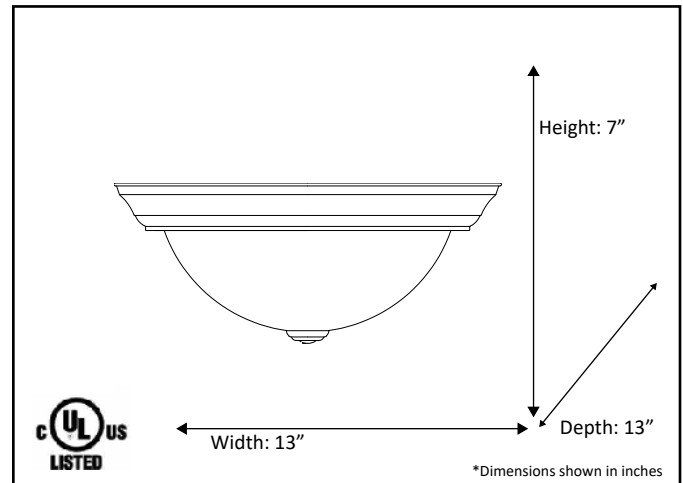

*Lamps not included