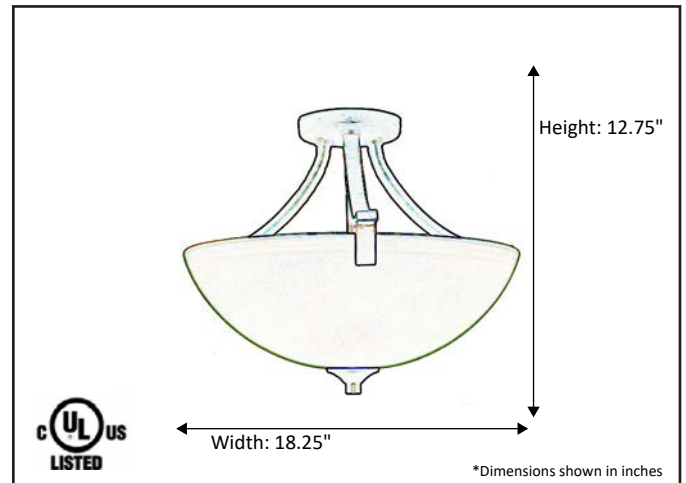

Model #	VIC-SF3(WH)-RB
SKU	16614
Description	3 Light Semi-Flush
Finish	Rubbed Bronze
Glass	White
Dimensions- HxW (Dimensions shown in inches)	12.75" x 18.25"
Lamp Info	3X60W (M)

Finish/Glass Shown: Rubbed Bronze/White

*Lamps not included

ELECTRICAL REQUIREMENTS: Fixture requires a grounded electrical supply line of 120 volts AC.

INSTALLATION REQUIREMENTS: Fixture attaches to electrical junction box securely anchored in wall or ceiling.
All mounting hardware included.