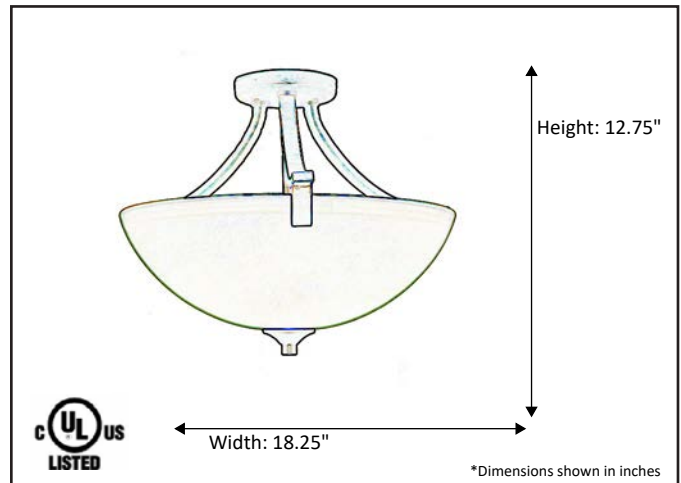

Model #	VIC-SF3(WH)-NK
SKU	15762
Description	3 Light Semi-Flush
Finish	Brushed Nickel
Glass	White
Dimensions- HxW (Dimensions shown in inches)	12.75" x 18.25"
Lamp Info	3X60W (M)

Finish/Glass Shown: Brushed Nickel/White

*Lamps not included

ELECTRICAL REQUIREMENTS: Fixture requires a grounded electrical supply line of 120 volts AC.

INSTALLATION REQUIREMENTS: Fixture attaches to electrical junction box securely anchored in wall or ceiling.
All mounting hardware included.