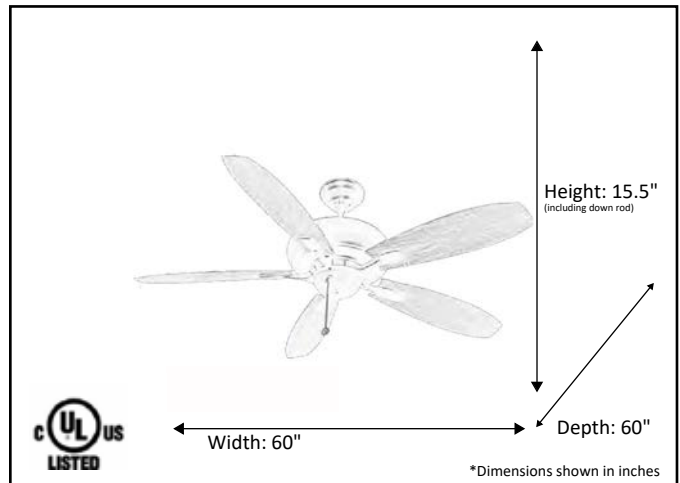

Model #	SUN600 RB5P(W)
SKU	14244
Metal Finish	Rubbed Bronze
Blade Finish	ABS Walnut
Glass Finish	N/A
Blade Span	60"
Motor Specs	212mm x 20mm
Wire Length (Shown in inches)	80"
Down Rod Included (Shown in inches)	6"
Blade Pitch	16
Speed	3
Forward/Reverse	Yes
Airflow (CFM High)	7515.33
Power Use (Watts)	85.46
Airflow Efficiency (CFM/Watt)	87.94
Light Kit Included	No
Lamp Info	N/A
Location Use	Wet Location Listed
Wall Control	Not Included

Finish/Glass Shown: Rubbed Bronze/N/A

ELECTRICAL REQUIREMENTS: Fixture requires a grounded electrical supply line of 120 volts AC.

INSTALLATION REQUIREMENTS: Fixture attaches to electrical junction box securely anchored in wall or ceiling.
All mounting hardware included.

HOMEnhancements / 1505-A Kelly Blvd., Carrollton, TX. 75006

Product specifications subject to change without notice.

REFERENCE	QTY.	REMARKS	Project
			Location/Type
			Architect
			Engineer
			Contractor
			Submitted By: Date: