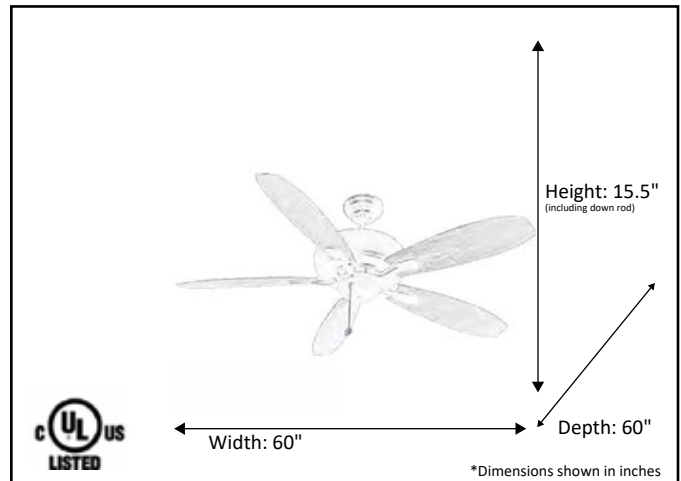

Model #	SUN600 RB5CP
SKU	17813
Metal Finish	Rubbed Bronze
Blade Finish	Charred Pecan
Glass Finish	N/A
Blade Span	60"
Motor Specs	212mm x 20mm
Wire Length (Shown in inches)	80"
Down Rod Included (Shown in inches)	6"
Blade Pitch	16
Speed	3
Forward/Reverse	Yes
Airflow (CFM High)	8613
Power Use (Watts)	87
Airflow Efficiency (CFM/Watt)	89
Light Kit Included	No
Lamp Info	N/A
Location Use	Indoor Only
Wall Control	Not Included

Finish/Glass Shown: Rubbed Bronze/N/A

ELECTRICAL REQUIREMENTS: Fixture requires a grounded electrical supply line of 120 volts AC.

INSTALLATION REQUIREMENTS: Fixture attaches to electrical junction box securely anchored in wall or ceiling.
All mounting hardware included.

HOMEnhancements / 1505-A Kelly Blvd., Carrollton, TX. 75006

Product specifications subject to change without notice.

REFERENCE	QTY.	REMARKS	Project
			Location/Type
			Architect
			Engineer
			Contractor
			Submitted By: Date: